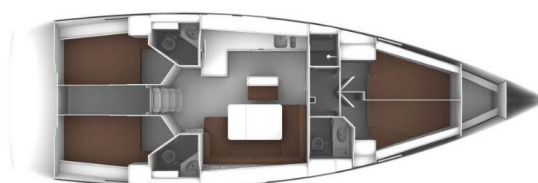

BAVARIA CRUISER 46

C2Day (2020)

Sailing yacht **Bavaria Cruiser 46 C2Day**, built in **2020** is anchored in the **Athens, Alimos marina, Athens area/Saronic/Peloponese, Greece**. It has **4 cabins**, can accommodate **8 + 1 people** and has **3 toilets**. Bed linen and kitchen equipment are included in the price.