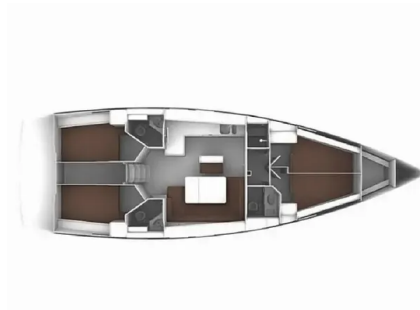

BAVARIA CRUISER 46

Aquilo (2014)

Sailing yacht **Bavaria Cruiser 46 Aquilo**, built in **2014** is anchored in the **Preveza, Main Port, Ionian Islands, Greece**. It has **4 cabins**, can accommodate **8 + 2 people** and has **3 toilets**. Bed linen and kitchen equipment are included in the price.

Aquilo

Production year

2014

Length

47 ft

Cabins

4

Berths