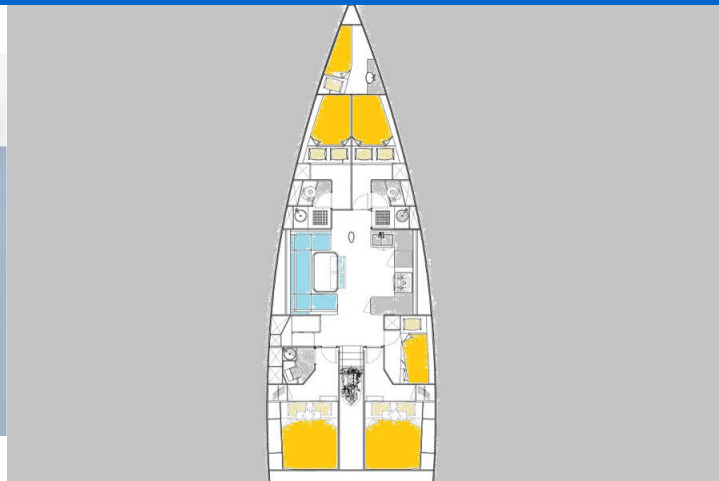

MORE 55

Luna Nera (2021)

Sailing yacht **More 55 Luna Nera**, built in **2021** is anchored in the **Marina Kornati, Biograd, Zadar region, Croatia**. It has **5 + 1 cabins**, can accommodate **10 + 2 + 1 people** and has **3 + 1 toilets**. Bed linen and kitchen equipment are included in the price.

Luna Nera

Production year

2021

Length

55 ft

Cabins

5 + 1

Berths