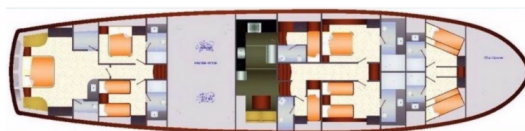

DRAGON FLY

Dragon Fly (2006)

Gulet Dragon fly Dragon Fly, built in **2006** is anchored in the **Bodrum Harbour, Aegean, Turkey**. It has **5 cabins**, can accommodate **10 people** and has **5 toilets**. Bed linen and kitchen equipment are included in the price.

Dragon Fly

Production year

2006

Length

128 ft

Cabins

5

Berths