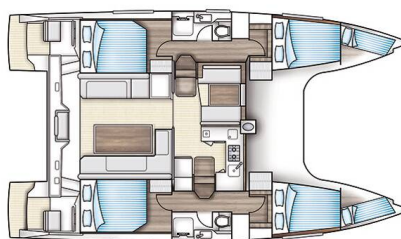

NAUTITECH 40 OPEN

Lollo III (2018)

Catamaran Nautitech 40 Open Lollo III, built in 2018 is anchored in the **Marina Punat, Krk, Kvarner, Croatia**. It has **4 + 2 cabins**, can accommodate **8 + 2 people** and has **2 toilets**. Bed linen and kitchen equipment are included in the price.