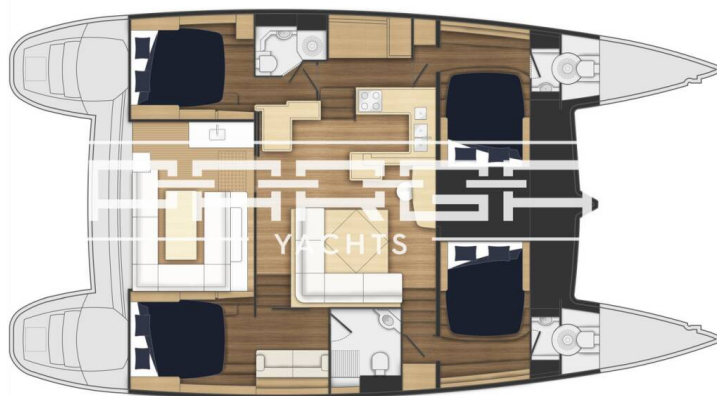

# LAGOON 500

Twin Pride (2010)

Catamaran Lagoon 500 Twin Pride, built in 2010 is anchored in the Lavrion, main port, Athens area/Saronic/Peloponese, Greece. It has 4 cabins, can accommodate 8 people and has 4 toilets. Bed linen and kitchen equipment are included in the price.

**Twin Pride**

Production year

**2010**

Length

**51 ft**

Cabins

**4**

Berths