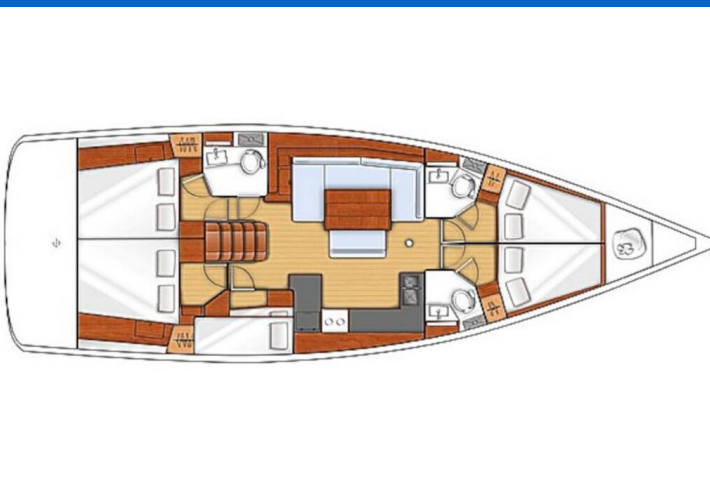

# OCEANIS 48

Navira (2017)

Sailing yacht Oceanis 48 Navira, built in 2017 is anchored in the **Skiathos, Skiathos/Sporades, Volos, Greece**. It has **5 cabins**, can accommodate **10 people** and has **3 toilets**. Bed linen and kitchen equipment are included in the price.

## YACHT SPECIFICATIONS

Yacht Base

**Skiathos, Greece**

Yacht ID

**12944**

Brands

**Beneteau**

Yacht name

**Navira**

Production year

**2017**

Length

**48 ft**

Cabins

**5**

Berths