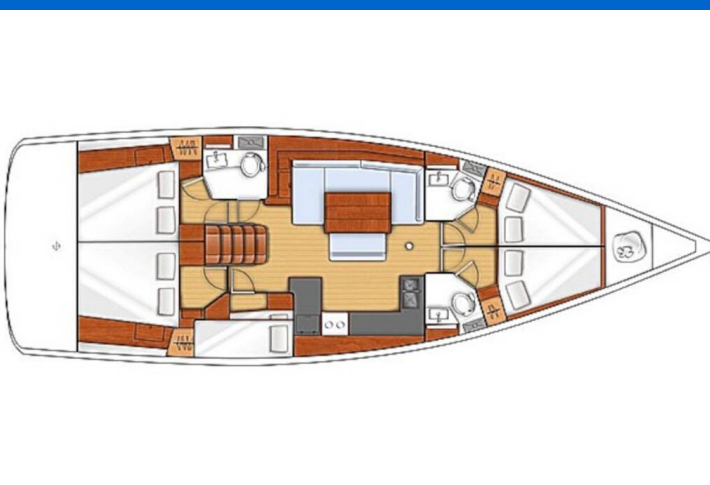

# OCEANIS 48

Dima I (2017)

Sailing yacht Oceanis 48 Dima I, built in 2017 is anchored in the **Skiathos, Skiathos/Sporades, Volos, Greece**. It has **5 cabins**, can accommodate **10 people** and has **3 toilets**. Bed linen and kitchen equipment are included in the price.

## YACHT SPECIFICATIONS

Yacht Base

**Skiathos, Greece**

Yacht ID

**12944**

Brands

**Beneteau**

Yacht name

**Dima I**

Production year

**2017**

Length

**48 ft**

Cabins

**5**

Berths