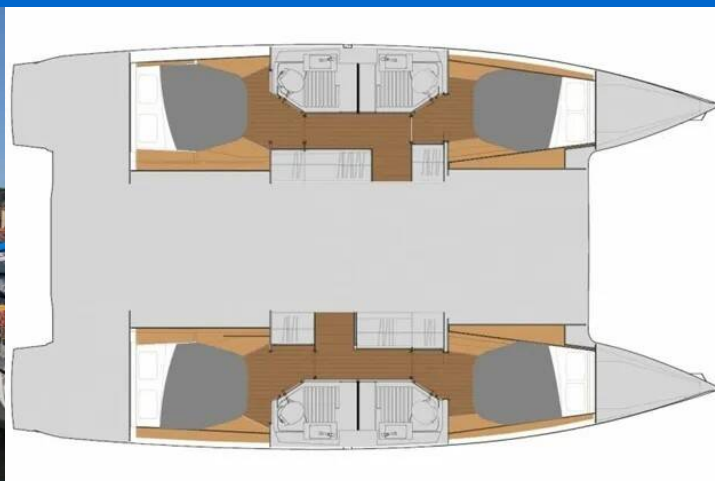

FONTAINE PAJOT ASTREA 42

Livia Augusta (2023)

Catamaran Fontaine Pajot Astrea 42 Livia Augusta, built in 2023 is anchored in the Marina Kremik, Primosten, Šibenik region, Croatia. It has 4 cabins, can accommodate 8 + 2 people and has 4 toilets. Bed linen and kitchen equipment are included in the price.