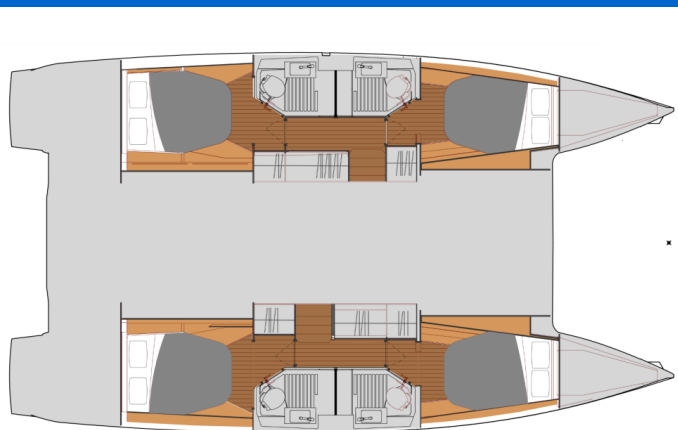

FOUNTAIN PAJOT ASTREA 42

Flavia Augusta (2021)

Catamaran Fountaine Pajot Astrea 42 Flavia Augusta, built in 2021 is anchored in the Marina Punat, Krk, Kvarner, Croatia. It has 4 cabins, can accommodate 8 + 2 people and has 4 toilets. Bed linen and kitchen equipment are included in the price.

Flavia Augusta

Production year

2021

Length

41 ft

Cabins

4

Berths