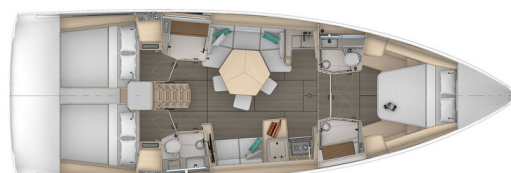

DUFOUR 44

Experience 2 (2026)

Sailing yacht Dufour 44 Experience 2, built in 2026 is anchored in the **Cote D'Azur, Marseille Marina Vieux Port, Provence-Alpes-Côte d'Azur, France**. It has **3 cabins**, can accommodate **6 + 2 people** and has **2 toilets**. Bed linen and kitchen equipment are included in the price.

YACHT SPECIFICATIONS

Yacht Base

Cote D'Azur, Marseille Marina Vieux Port, France

Yacht ID

12930

Brands

Dufour

Yacht name

Experience 2

Production year

2026

Length

46 ft

Cabins

3

Berths

6 + 2

WC

2

Engine

1 x 57 HP

Fuel tank

250 l