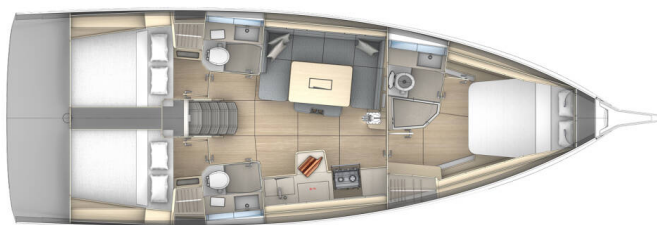

DUFOUR 41

Tamata (2026)

Sailing yacht Dufour 41 Tamata, built in 2026 is anchored in the Piombino - Marina Arcipelago Toscano, Tuscany, Italy. It has **3 cabins**, can accommodate **6 + 2 people** and has **3 toilets**. Bed linen and kitchen equipment are included in the price.

Tamata

Production year

2026

Length

42 ft

Cabins

3

Berths