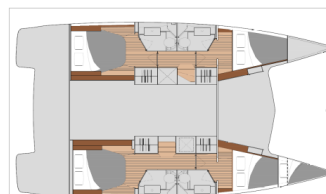

FOUNTAINÉ PAJOT ISLA 40

Luna (2023)

Catamaran Fountaine Pajot Isla 40 Luna, built in 2023 is anchored in the Marina Cagliari, Sardinia, Italy. It has 4 + 1 cabins, can accommodate 8 + 2 + 1 people and has 4 + 1 toilets. Bed linen and kitchen equipment are included in the price.

YACHT SPECIFICATIONS

Yacht Base

Marina Cagliari, Italy

Yacht ID

12913

Brands

Fountaine Pajot

Yacht name

Luna

Production year

2023

Length

39 ft

Cabins

4 + 1

Berths

8 + 2 + 1

WC

4 + 1

Engine

2 x 30 HP

Fuel tank

300 l