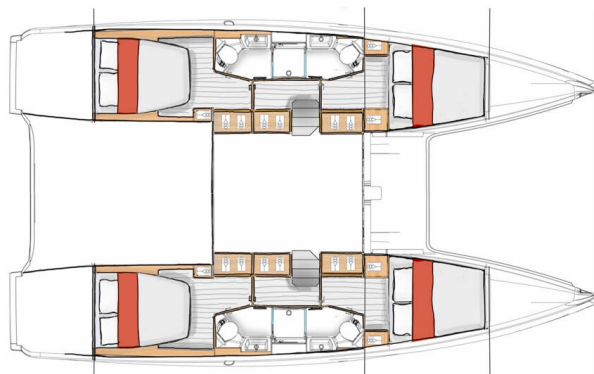

# EXCESS 13

One Journey (2026)

Catamaran **Excess 13 One Journey**, built in **2026** is anchored in the **Athens, Alimos marina, Athens area/Saronic/Peloponese, Greece**. It has **4 + 2 cabins**, can accommodate **8 + 2 + 2 people** and has **4 + 1 toilets**. Bed linen and kitchen equipment are included in the price.

**One Journey**

Production year

**2026**

Length

**43 ft**

Cabins

**4 + 2**

Berths