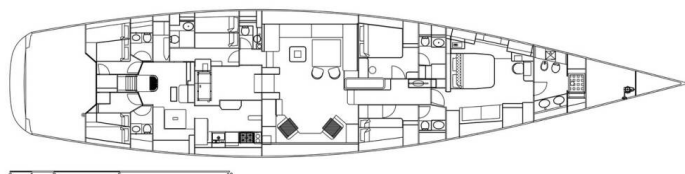

COMET 100RS

Huayra (2011)

Sailing yacht Comet 100RS Huayra, built in 2011 is anchored in the Athens, Alimos marina, Athens

area/Saronic/Peloponese, Greece. It has 4 cabins, can accommodate 8 people and has 5 toilets. Bed linen and kitchen equipment are included in the price.

Huayra

Production year

2011

Length

102 ft

Cabins

4

Berths