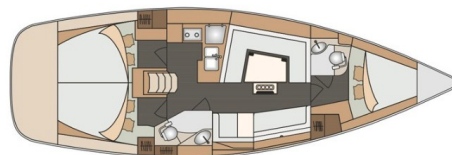

# ELAN IMPRESSION 40

Evita (2016)

Sailing yacht **Elan Impression 40 Evita**, built in **2016** is anchored in the **Izola, Primorska, Slovenia**. It has **3 cabins**, can accommodate **6 + 2 people** and has **2 toilets**. Bed linen and kitchen equipment are included in the price.