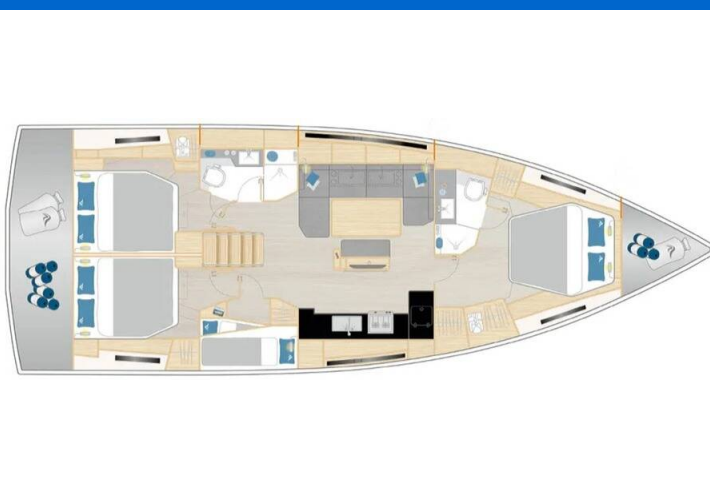

HANSE 460

Vingilot - OW (2025)

Sailing yacht Hanse 460 Vingilot - OW, built in 2025 is anchored in the **Pula, ACI Marina Pomer, Istra, Croatia**. It has **4 cabins**, can accommodate **8 + 2 people** and has **2 toilets**. Bed linen and kitchen equipment are included in the price.

Vingilot - OW

Production year

2025

Length

48 ft

Cabins

4

Berths