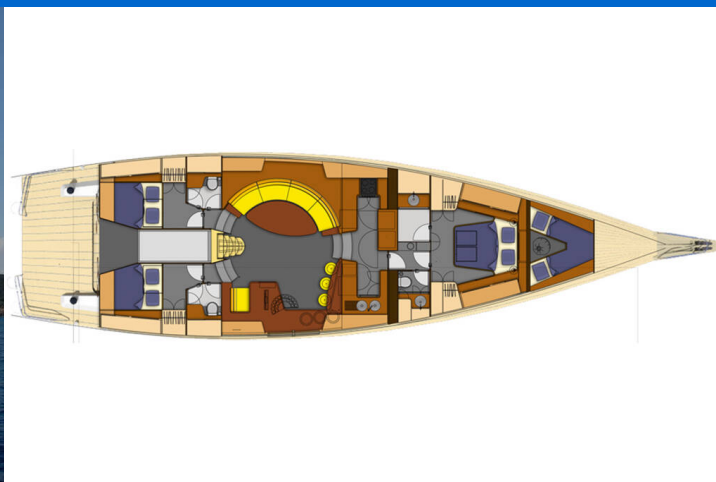

GARCIA 72.2

Makay (2007)

Sailing yacht Garcia 72.2 Makay, built in 2007 is anchored in the Marina Kastela, Split region, Croatia. It has 4 cabins, can accommodate 8 people and has 3 toilets. Bed linen and kitchen equipment are included in the price.

YACHT SPECIFICATIONS

Yacht Base

Marina Kastela, Croatia

Yacht ID

12895

Brands

Garcia Yachts

Yacht name

Makay

Production year

2007

Length

74 ft

Cabins

4

Berths