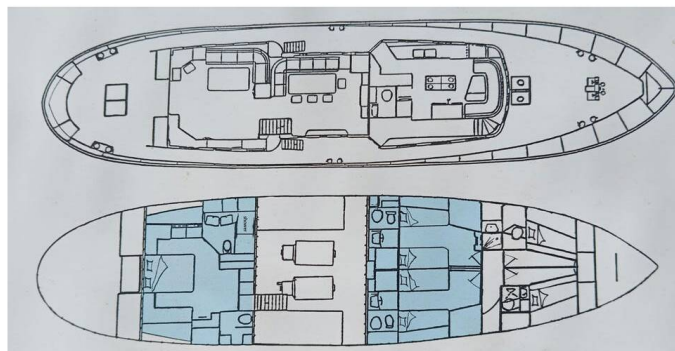

PACIFIC CLASS 85

Five Angels (1974)

Motor yacht Pacific Class 85 Five Angels, built in 1974 is anchored in the **Porto di Castellammare di Stabia, Campania, Italy**. It has **3 cabins**, can accommodate **7 + 2 people** and has **3 + 2 toilets**. Bed linen and kitchen equipment are included in the price.