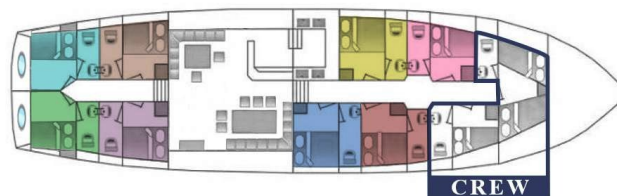

# NAUTILUS

Nautilus (1998)

**Gulet Nautilus Nautilus**, built in **1998** is anchored in the **ACI Marina Split, Split region, Croatia**. It has **8 cabins**, can accommodate **16 + 4 people** and has **8 toilets**. Bed linen and kitchen equipment are included in the price.

**Nautilus**

Production year

**1998**

Length

**105 ft**

Cabins

**8**

Berths