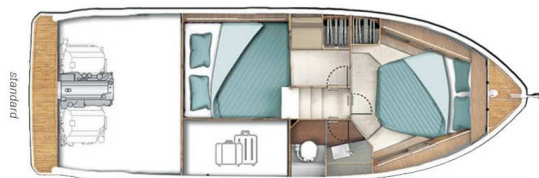

SEALINE C335

Min Maity (2024)

Motor boat **Sealine C335 Min Maity**, built in **2024** is anchored in the **Marina Kornati, Biograd, Zadar region, Croatia**. It has **2 cabins**, can accommodate **4 people** and has **1 toilets**. Bed linen and kitchen equipment are included in the price.