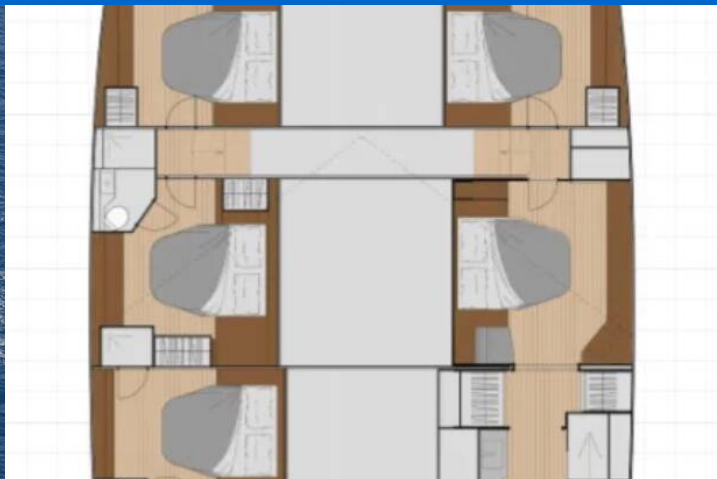

# FOUNTAIN PAJOT SAMANA 59

Caffè di Sicilia (2026)

Catamaran Fountaine Pajot Samana 59 Caffè di Sicilia, built in 2026 is anchored in the **Palermo, Marina di La Cala, Sicily, Italy**. It has **5 + 2 cabins**, can accommodate **10 + 3 people** and has **5 + 2 toilets**. Bed linen and kitchen equipment are included in the price.