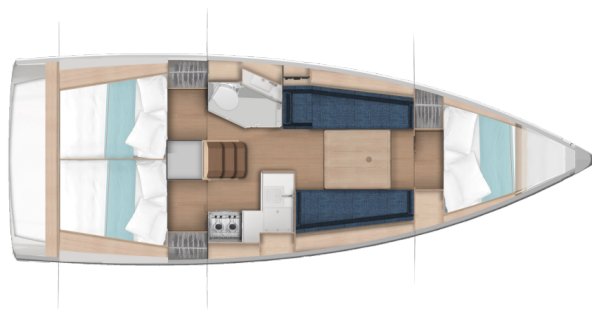

SUN ODYSSEY 350

Anja (2026)

Sailing yacht Sun Odyssey 350 Anja, built in 2026 is anchored in the Dubrovnik, Komolac, ACI Marina Dubrovnik, Dubrovnik region, Croatia. It has 3 cabins, can accommodate 6 + 2 people and has 1 toilets. Bed linen and kitchen equipment are included in the price.