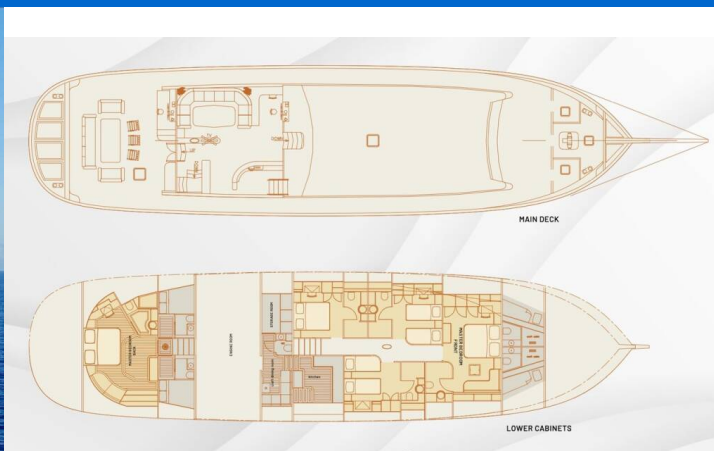

QUEEN OF DATCA

Queen of Datca (2009)

Gulet **Queen of Datca** **Queen of Datca**, built in **2009** is anchored in the **Port of Kos, Dodecanese, Greece**. It has **5 cabins**, can accommodate **10 + 6 people** and has **5 toilets**. Bed linen and kitchen equipment are included in the price.

YACHT SPECIFICATIONS

Yacht Base

Port of Kos, Greece

Yacht ID

12861

Brands

Custom Made

Yacht name

Queen of Datca

Production year

2009

Length

118 ft

Cabins

5

Berths