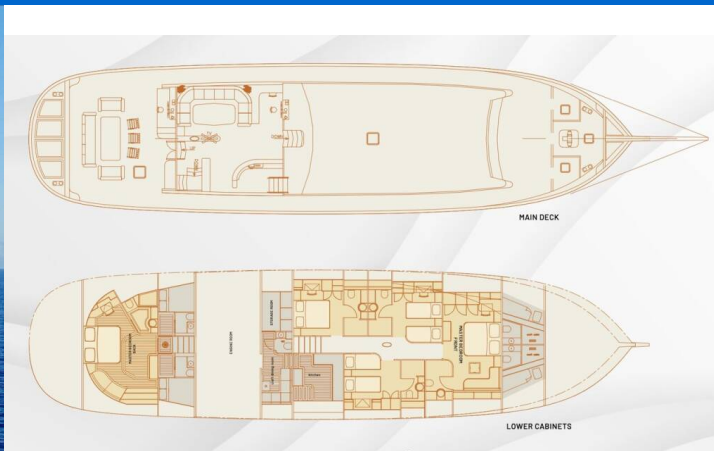

QUEEN OF DATCA

Queen of Datca (2009)

Gulet **Queen of Datca** **Queen of Datca**, built in **2009** is anchored in the **Port of Kos, Dodecanese, Greece**. It has **5 cabins**, can accommodate **10 + 6 people** and has **5 toilets**. Bed linen and kitchen equipment are included in the price.

YACHT SPECIFICATIONS

Yacht Base

Port of Kos, Greece

Yacht ID

12861

Brands

Custom Made

Yacht name

Queen of Datca

Production year

2009

Length

118 ft

Cabins

5

Berths