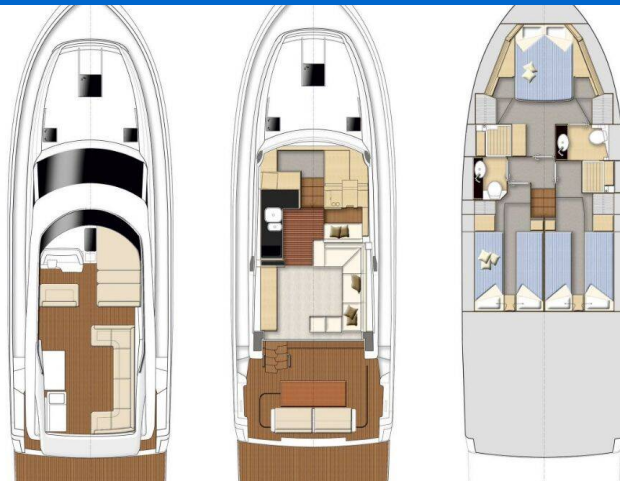

# BAVARIA VIRTESS 420

Lana (2025)

Motor yacht **Bavaria VirteSS 420 Lana**, built in **2025** is anchored in the **Trogir, Marina Trogir (ex.SCT), Split region, Croatia**. It has **3 cabins**, can accommodate **6 people** and has **2 toilets**. Bed linen and kitchen equipment are included in the price.

**Lana**

Production year

**2025**

Length

**46 ft**

Cabins

**3**

Berths