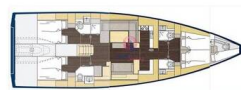

BAVARIA C57

Elli (2020)

Sailing yacht **Bavaria C57 Elli**, built in **2020** is anchored in the **Athens, Alimos marina, Athens area/Saronic/Peloponese, Greece**. It has **4 + 1 cabins**, can accommodate **8 + 2 + 2 people** and has **4 + 1 toilets**. Bed linen and kitchen equipment are included in the price.

Elli

Production year

2020

Length

55 ft

Cabins

4 + 1

Berths