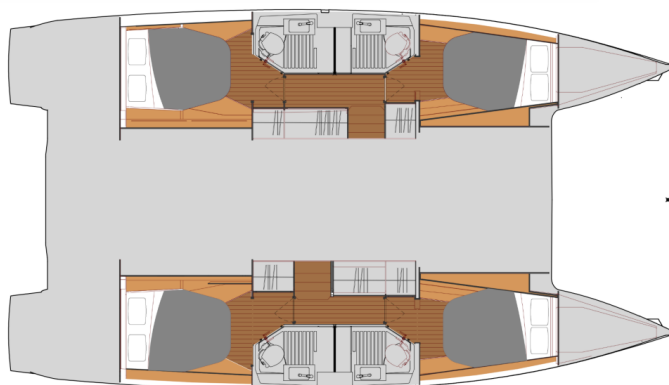

FOUNTAINÉ PAJOT ASTREA 42

Harley Quinn (2026)

Catamaran Fountaine Pajot Astrea 42 Harley Quinn, built in 2026 is anchored in the Sicily, Portorosa, Sicily, Italy. It has 4 cabins, can accommodate 8 people and has 4 toilets. Bed linen and kitchen equipment are included in the price.

YACHT SPECIFICATIONS

Yacht Base

Sicily, Portorosa, Italy

Yacht ID

12847

Brands

Fountaine Pajot

Yacht name

Harley Quinn

Production year

2026

Length

41 ft

Cabins

4

Berths

8

WC

4

Engine

2 x 45 HP

Fuel tank

940 l

WEBSITE

www.plujeme.cz

PHONE

+420 720 755 085

MOBILE

+420 777 170 276

E-MAIL

info@plujeme.cz

PLUJEME RÁDI S.R.O.

Dlouhá 730/35, 11000 Praha 1 – Staré Město, Czech Republic