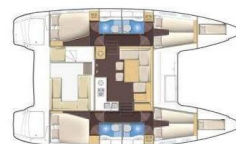

LAGOON 400 S2

Myrto (2015)

Catamaran Lagoon 400 S2 Myrto, built in 2015 is anchored in the Corfu, Gouvia Marina, Ionian Islands, Greece. It has 4 + 2 cabins, can accommodate 8 + 2 people and has 4 toilets. Bed linen and kitchen equipment are included in the price.

Myrto

Production year

2015

Length

39 ft

Cabins

4 + 2

Berths