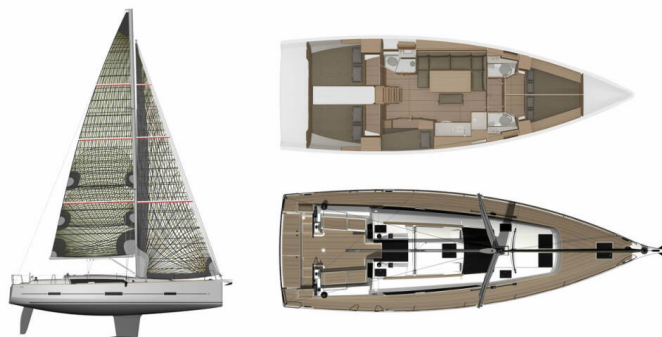

# DUFOUR 460 GL

Tango II (2019)

Sailing yacht Dufour 460 GL Tango II, built in 2019 is anchored in the **Corfu, Gouvia Marina, Ionian Islands, Greece**. It has **5 cabins**, can accommodate **10 people** and has **3 toilets**. Bed linen and kitchen equipment are included in the price.

**Tango II**

Production year

**2019**

Length

**46 ft**

Cabins

**5**

Berths

**10**

Max Persons

**10**

WC

**3**

Engine

**1 x 60 HP**

Fuel tank