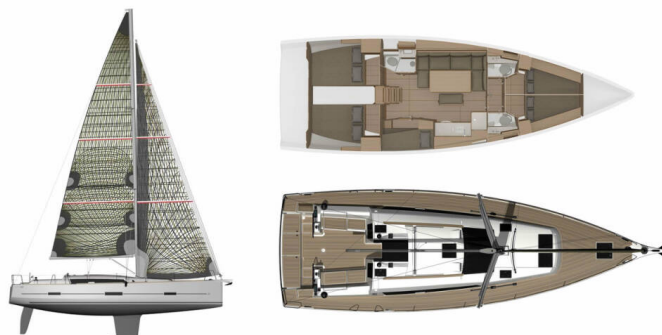

# DUFOUR 460 GL

Tango I (2019)

Sailing yacht Dufour 460 GL Tango I, built in 2019 is anchored in the **Corfu, Gouvia Marina, Ionian Islands, Greece**. It has **5 cabins**, can accommodate **10 people** and has **3 toilets**. Bed linen and kitchen equipment are included in the price.

**Tango I**

Production year

**2019**

Length

**46 ft**

Cabins

**5**

Berths