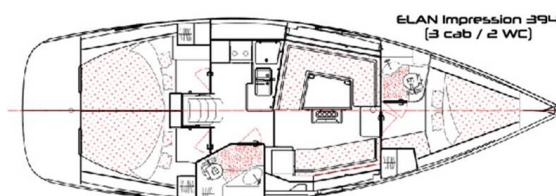

ELAN 394 IMPRESSION

Thalia (2011)

Sailing yacht **Elan 394 Impression Thalia**, built in **2011** is anchored in the **Corfu, Gouvia Marina, Ionian Islands, Greece**. It has **3 cabins**, can accommodate **6 + 2 people** and has **2 toilets**. Bed linen and kitchen equipment are included in the price.

YACHT SPECIFICATIONS

Yacht Base

Corfu, Gouvia Marina, Greece

Yacht ID

12823

Brands

Elan Marine

Yacht name

Thalia

Production year

2011

Length

39 ft

Cabins

3

Berths

6 + 2

Max Persons

8

WC

2

Engine

1 x 39 HP

Fuel tank

165 l

WEBSITE

www.plujeme.cz

PHONE

+420 720 755 085

MOBILE

+420 777 170 276

E-MAIL

info@plujeme.cz

PLUJEME RÁDI S.R.O.

Dlouhá 730/35, 11000 Praha 1 – Staré Město, Czech Republic