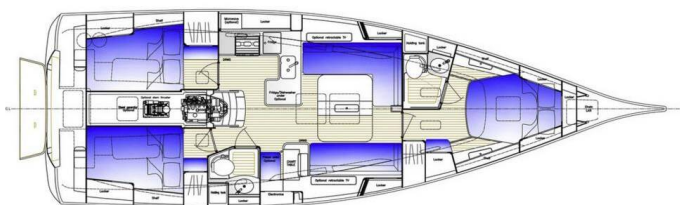

HALLBERG-RASSY 400

Maguelone (2024)

Sailing yacht Hallberg-Rassy 400 Maguelone, built in 2024 is anchored in the Heiligenhafen, Schleswig-Holstein, Germany. It has **3 cabins**, can accommodate **6 people** and has **2 toilets**. Bed linen and kitchen equipment are included in the price.

Maguelone

Production year

2024

Length

43 ft

Cabins

3

Berths