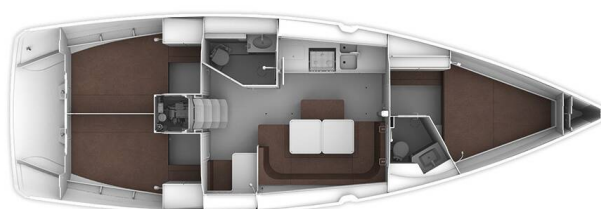

BAVARIA CRUISER 41

Rebecca (2018)

Sailing yacht **Bavaria Cruiser 41 Rebecca**, built in **2018** is anchored in the **Sukosan, D-Marin Dalmacija Marina, Zadar region, Croatia**. It has **3 cabins**, can accommodate **6 + 2 people** and has **2 toilets**. Bed linen and kitchen equipment are included in the price.

Rebecca

Production year

2018

Length

41 ft

Cabins

3

Berths