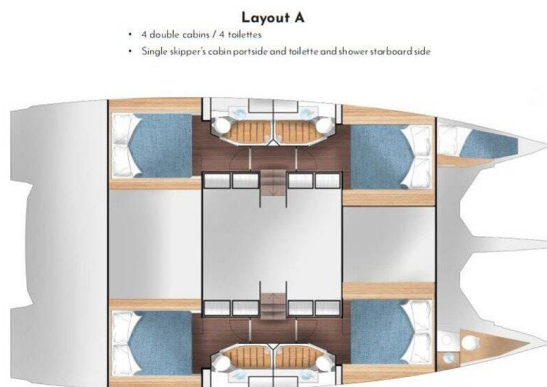

CERVETTI 44

Kajsa Kavát (2024)

Catamaran Cervetti 44 Kajsa Kavát, built in 2024 is anchored in the Marina Kremik, Primosten, Šibenik region, Croatia. It has 4 + 1 cabins, can accommodate 8 + 1 people and has 4 toilets. Bed linen and kitchen equipment are included in the price.

YACHT SPECIFICATIONS

Yacht Base

Marina Kremik, Primosten, Croatia

Yacht ID

12777

Brands

Cervetti Yachts

Yacht name

Kajsa Kavát

Production year

2024

Length

44 ft

Cabins

4 + 1

Berths

8 + 1

Max Persons

9

WC

4

Engine

2 x 57 HP

Fuel tank

900 l

WEBSITE

www.plujeme.cz

PHONE

+420 720 755 085

MOBILE

+420 777 170 276

E-MAIL

info@plujeme.cz

PLUJEME RÁDI S.R.O.

Dlouhá 730/35, 11000 Praha 1 – Staré Město, Czech Republic