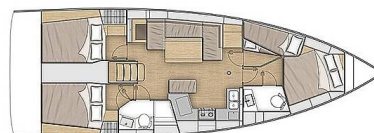

# OCEANIS 40.1

Aria (2021)

Sailing yacht **Oceanis 40.1 Aria**, built in **2021** is anchored in the **Lefkas, D-Marin, Ionian Islands, Greece**. It has **4 cabins**, can accommodate **8 + 2 people** and has **2 toilets**. Bed linen and kitchen equipment are included in the price.