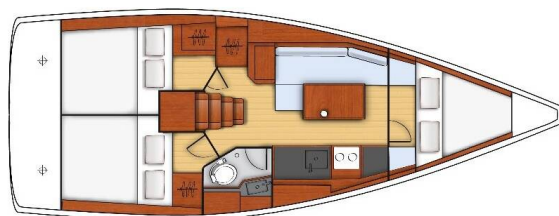

OCEANIS 35

Ohana (2018)

Sailing yacht Oceanis 35 Ohana, built in 2018 is anchored in the Sicily, Portorosa, Sicily, Italy. It has 3 cabins, can accommodate 6 people and has 1 toilets. Bed linen and kitchen equipment are included in the price.

Ohana

Production year

2018

Length

34 ft

Cabins

3

Berths