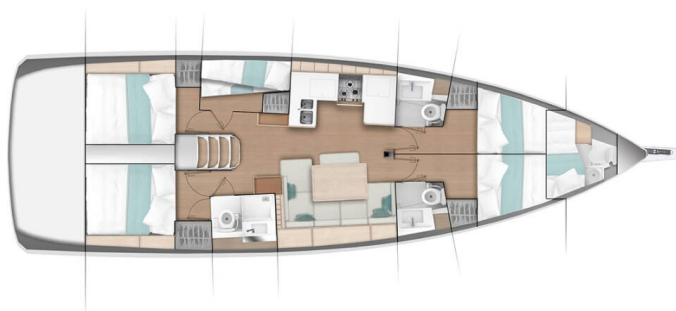

SUN ODYSSEY 490

Notus (2020)

Sailing yacht Sun Odyssey 490 Notus, built in 2020 is anchored in the **Athens, Alimos marina, Athens area/Saronic/Peloponese, Greece**. It has **5 cabins**, can accommodate **10 people** and has **3 toilets**. Bed linen and kitchen equipment are included in the price.

Notus

Production year

2020

Length

47 ft

Cabins

5

Berths