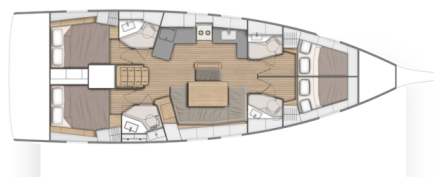

OCEANIS 46.1

July (2020)

Sailing yacht Oceanis 46.1 July, built in 2020 is anchored in the Lefkas, D-Marin, Ionian Islands, Greece. It has 4 cabins, can accommodate 8 people and has 4 toilets. Bed linen and kitchen equipment are included in the price.

July

Production year

2020

Length

48 ft

Cabins

4

Berths