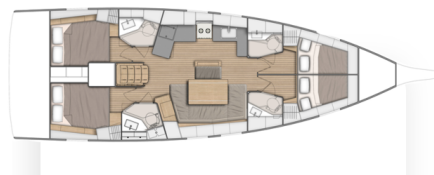

OCEANIS 46.1

July (2020)

Sailing yacht Oceanis 46.1 July, built in 2020 is anchored in the Lefkas, D-Marin, Ionian Islands, Greece. It has 4 cabins, can accommodate 8 people and has 4 toilets. Bed linen and kitchen equipment are included in the price.

July

Production year

2020

Length

48 ft

Cabins

4

Berths