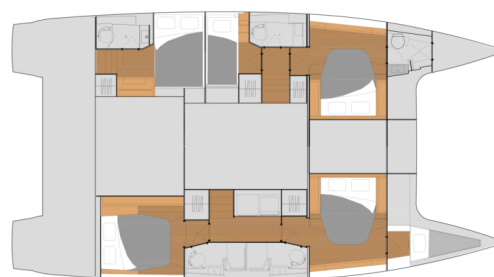

FOUNTAINE PAJOT TANNA 47

Calypso (2026)

Catamaran Fountaine Pajot Tanna 47 Calypso, built in 2026 is anchored in the **Sardinia, Cannigione, Sardinia, Italy**. It has **5 + 1 cabins**, can accommodate **10 + 2 + 1 people** and has **5 toilets**. Bed linen and kitchen equipment are included in the price.

YACHT SPECIFICATIONS

Yacht Base

Sardinia, Cannigione, Italy

Yacht ID

12749

Brands

Fountaine Pajot

Yacht name

Calypso

Production year

2026

Length

46 ft

Cabins

5 + 1

Berths

10 + 2 + 1

WC

5

Engine

2 x 57 HP

Fuel tank

940 l

WEBSITE

www.plujeme.cz

PHONE

+420 720 755 085

MOBILE

+420 777 170 276

E-MAIL

info@plujeme.cz

PLUJEME RÁDI S.R.O.

Dlouhá 730/35, 11000 Praha 1 – Staré Město, Czech Republic