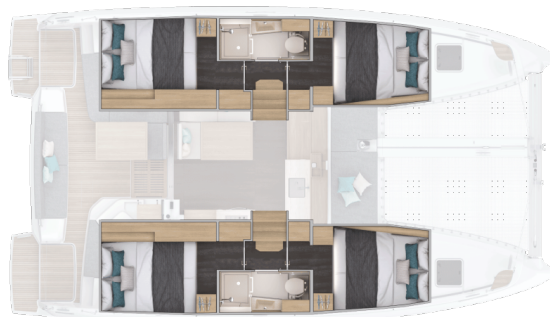

LAGOON 38

Merkourios (2026)

Catamaran Lagoon 38 Merkourios, built in 2026 is anchored in the Lefkas main port, Ionian Islands, Greece. It has 4 cabins, can accommodate 8 people and has 2 toilets. Bed linen and kitchen equipment are included in the price.

Merkourios

Production year

2026

Length

43 ft

Cabins

4

Berths