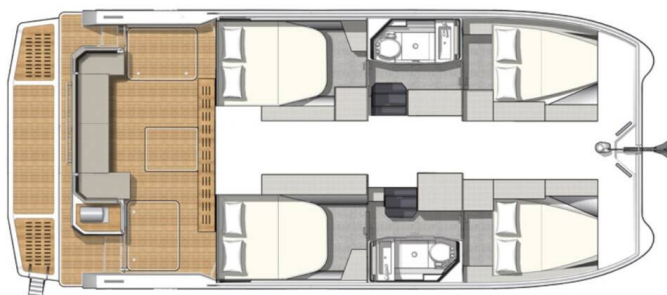

# FOUNTAINE PAJOT MY4.S

My Angel (2022)

Power catamaran Fountaine Pajot MY4.S My Angel, built in 2022 is anchored in the **Lefkas, D-Marin, Ionian Islands, Greece**. It has **4 cabins**, can accommodate **8 people** and has **2 toilets**. Bed linen and kitchen equipment are included in the price.

**My Angel**

Production year

**2022**

Length

**36 ft**

Cabins

**4**

Berths