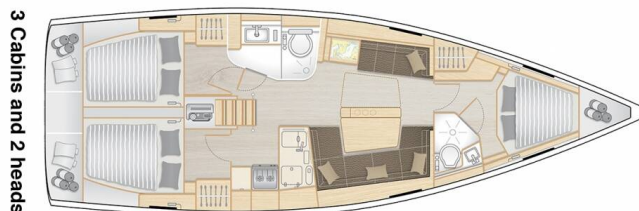

HANSE 418

Faro (2021)

Sailing yacht Hanse 418 Faro, built in 2021 is anchored in the ACI Marina Trogir, Split region, Croatia. It has 3 cabins, can accommodate 6 + 2 people and has 2 toilets. Bed linen and kitchen equipment are included in the price.