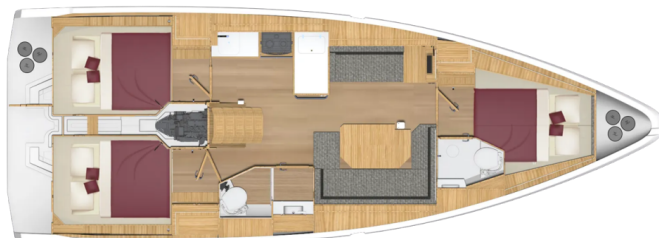

BAVARIA C38

Euphoria (2024)

Sailing yacht **Bavaria C38 Euphoria**, built in **2024** is anchored in the **Marina Zadar (ex. Tankerkomerc)**, **Zadar region, Croatia**. It has **3 cabins**, can accommodate **6 + 2 people** and has **2 toilets**. Bed linen and kitchen equipment are included in the price.