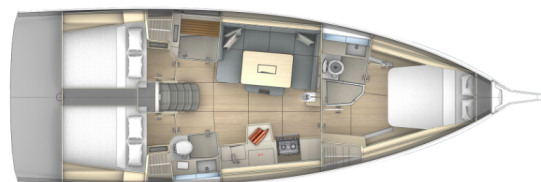

DUFOUR 41

Ifigenia (2026)

Sailing yacht Dufour 41 Ifigenia, built in 2026 is anchored in the **Palermo, Marina di La Cala, Sicily, Italy**. It has **3 cabins**, can accommodate **6 + 2 people** and has **3 toilets**. Bed linen and kitchen equipment are included in the price.

YACHT SPECIFICATIONS

Yacht Base

Palermo, Marina di La Cala, Italy

Yacht ID

12710

Brands

Dufour

Yacht name

Ifigenia

Production year

2026

Length

42 ft

Cabins

3

Berths

6 + 2

Max Persons

8

WC

3

Engine

1 x 60 HP

Fuel tank

250 l