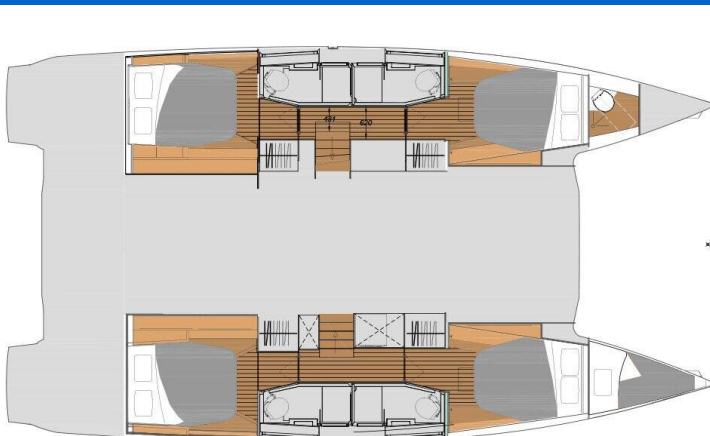

FOUNTAIN PAJOT ELBA 45

Karina (2026)

Catamaran Fountaine Pajot Elba 45 Karina, built in 2026 is anchored in the **Marina di Procida, Campania, Italy**. It has **4 + 2 cabins**, can accommodate **8 + 2 + 2 people** and has **4 + 2 toilets**. Bed linen and kitchen equipment are included in the price.

Karina

Production year

2026

Length

44 ft

Cabins

4 + 2

Berths