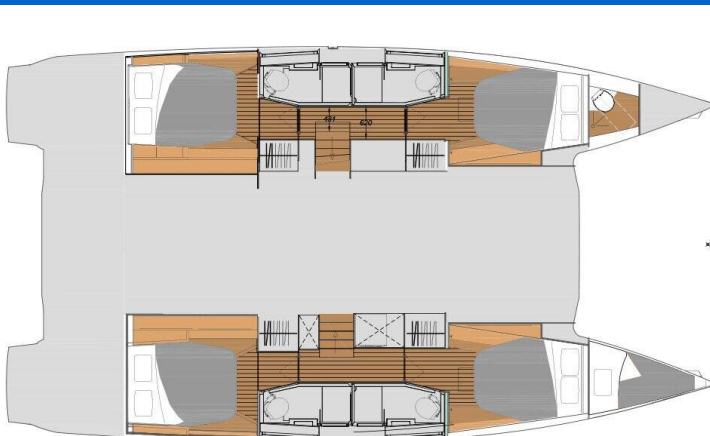

FOUNTAIN PAJOT ELBA 45

Maravighia (2025)

Catamaran Fountaine Pajot Elba 45 Maravighia, built in 2025 is anchored in the **Palermo, Marina di La Cala, Sicily, Italy**. It has **4 + 2 cabins**, can accommodate **8 + 2 + 2 people** and has **4 + 1 toilets**. Bed linen and kitchen equipment are included in the price.

Maravighia

Production year

2025

Length

44 ft

Cabins

4 + 2

Berths