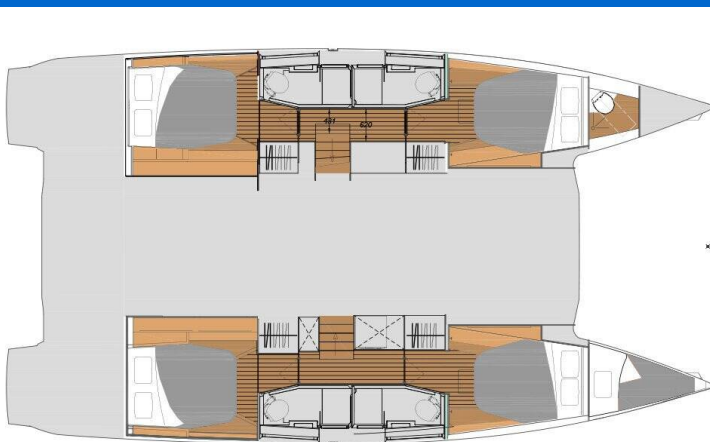

FOUNTAINÉ PAJOT ELBA 45

Santuzza (2025)

Catamaran Fountaine Pajot Elba 45 Santuzza, built in 2025 is anchored in the **Marina Cagliari, Sardinia, Italy**. It has **4 + 2 cabins**, can accommodate **8 + 2 + 2 people** and has **4 + 1 toilets**. Bed linen and kitchen equipment are included in the price.

Santuzza

Production year

2025

Length

44 ft

Cabins

4 + 2

Berths