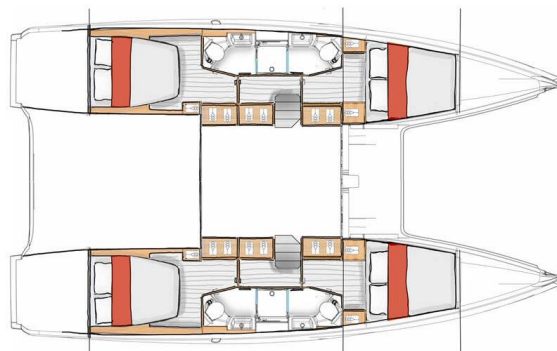

# EXCESS 13

First Kiss (2025)

Catamaran **Excess 13 First Kiss**, built in **2025** is anchored in the **Dubrovnik, Komolac, ACI Marina Dubrovnik, Dubrovnik region, Croatia**. It has **4 + 2 cabins**, can accommodate **8 + 2 + 2 people** and has **4 toilets**. Bed linen and kitchen equipment are included in the price.

**First Kiss**

Production year

**2025**

Length

**43 ft**

Cabins

**4 + 2**

Berths