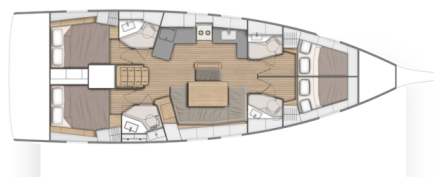

OCEANIS 46.1

Filira (2021)

Sailing yacht Oceanis 46.1 Filira, built in 2021 is anchored in the Palairos, Ionian Islands, Greece. It has 4 cabins, can accommodate 8 + 2 people and has 4 toilets. Bed linen and kitchen equipment are included in the price.

Filira

Production year

2021

Length

48 ft

Cabins

4

Berths