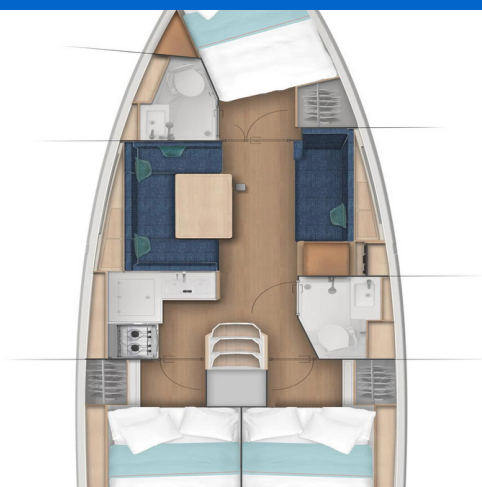

SUN ODYSSEY 380

Vida (2024)

Sailing yacht Sun Odyssey 380 Vida, built in 2024 is anchored in the Marina Punat, Krk, Kvarner, Croatia. It has 3 cabins, can accommodate 6 + 2 people and has 2 toilets. Bed linen and kitchen equipment are included in the price.

Vida

Production year

2024

Length

37 ft

Cabins

3

Berths