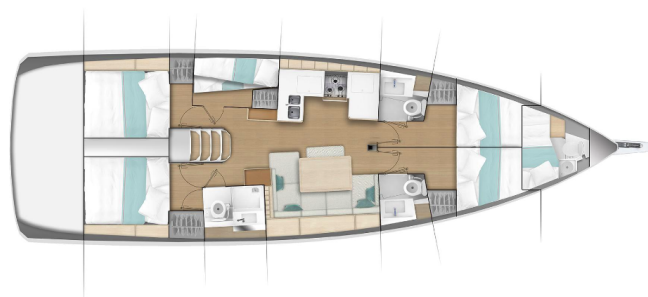

# SUN ODYSSEY 490

Ela (2023)

Sailing yacht Sun Odyssey 490 Ela, built in 2023 is anchored in the Marina Punat, Krk, Kvarner, Croatia. It has 5 cabins, can accommodate 10 + 2 people and has 3 toilets. Bed linen and kitchen equipment are included in the price.

**Ela**

Production year

**2023**

Length

**47 ft**

Cabins

**5**

Berths